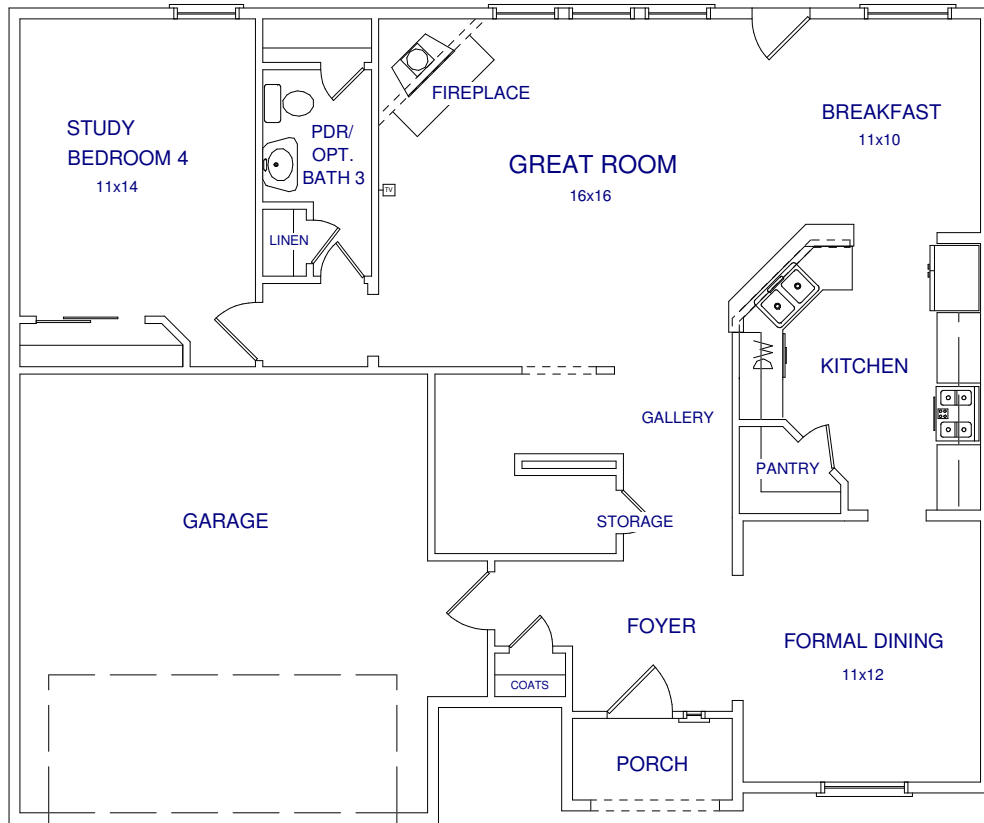

POSTWOOD HOMES

PLAN 350

2392 SQ FT

(2585 SQ FT WITH GAMEROOM/FLEX)

FIRST FLOOR

FULL BATH 3
OPTION

GAMEROOM OPTION

SECOND FLOOR