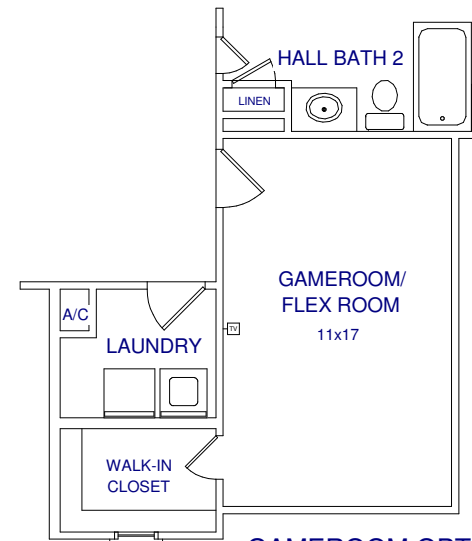

POSTWOOD HOMES

PLAN 350

2392 SQ FT

(2585 SQ FT WITH GAMEROOM/FLEX)

FIRST FLOOR

FULL BATH 3
OPTION

GAMEROOM OPTION

SECOND FLOOR