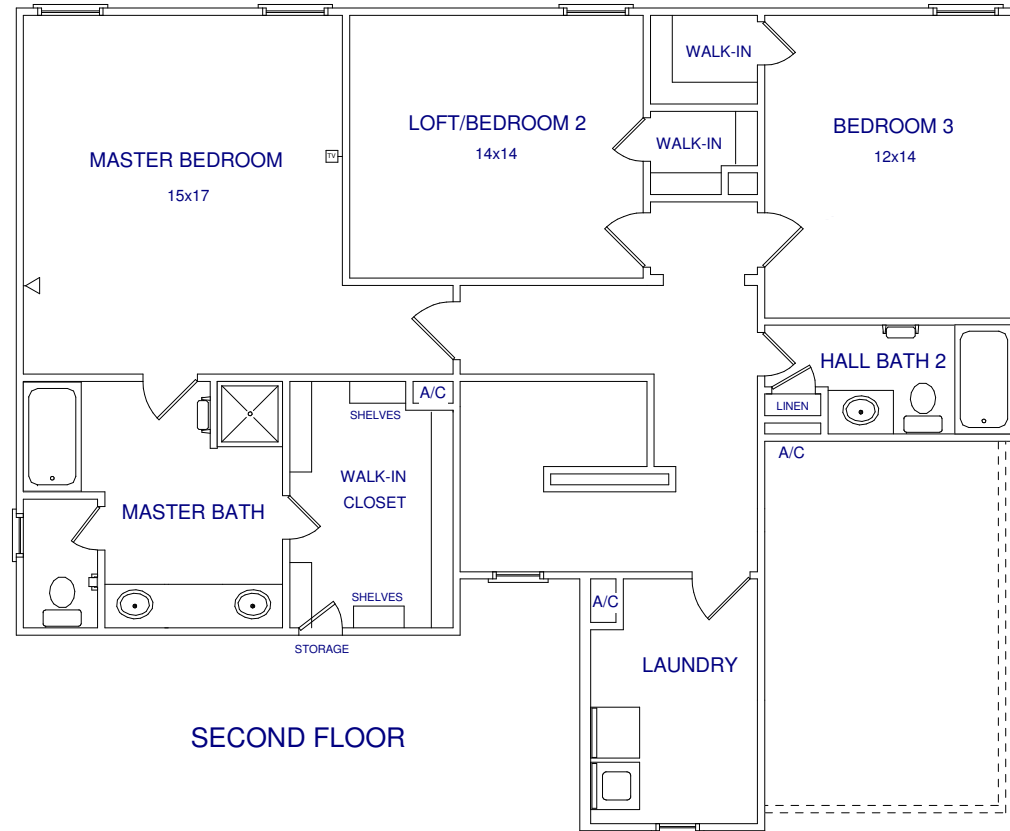

POSTWOOD HOMES

PLAN 350

2392 SQ FT

(2585 SQ FT WITH GAMEROOM/FLEX)

FIRST FLOOR

FULL BATH 3
OPTION

GAMEROOM OPTION

SECOND FLOOR